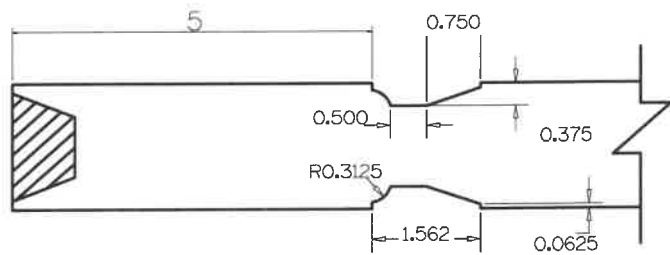

SL8050	A	B	C	D	E	F	G
4-0 THRU 2-6	5"	5"	9"	3"	VARIABLES	3"	VARIABLES
2-4 THRU 2-0	4"	5"	9"	3"	VARIABLES	2"	VARIABLES

Timberland
CUSTOM DOORS FOR A LIFETIME OF OPENINGS

Detail: STILELINE SL8050

Date: 8/11/22