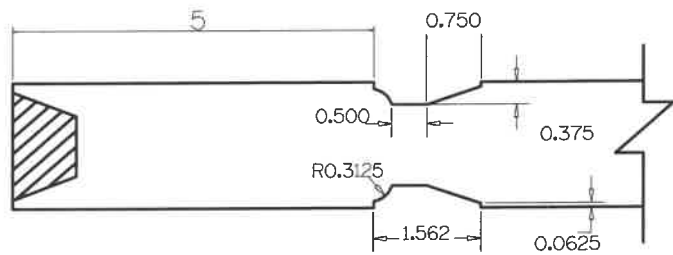

SL8030	A	B	C	D	E	F	G
4-0 THRU 2-6	5"	5"	9"	2"	VARIABLE	2"	VARIABLE
2-4 THRU 2-0	4"	5"	9"	2"	VARIABLE	2"	VARIABLE

**Timberland**  
 CUSTOM DOORS FOR A LIFETIME OF OPENINGS

Detail: STILELINE SL8030

Date: 8/11/22