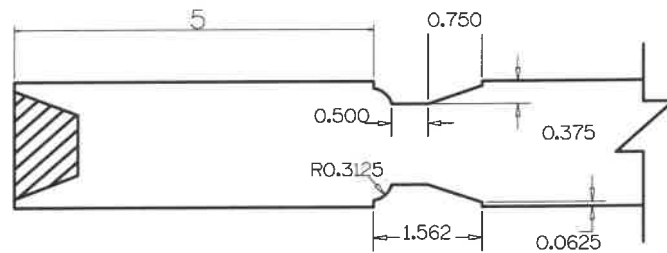

SL7030	A	B	C	D	E	F	G
4-0 THRU 2-6	5"	5"	9"	3"	VARIES	3"	VARIES
2-4 THRU 2-0	4"	5"	9"	3"	VARIES	2"	VARIES

Timberland
CUSTOM DOORS FOR A LIFETIME OF OPENINGS

Detail: STILELINE SL7030

Date: 8/11/22

Customer: