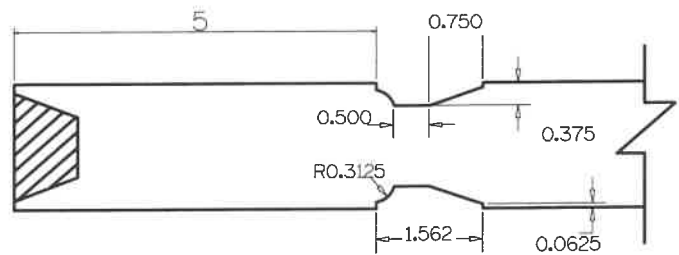

SL6090	A	B	C	D	E	F	G	H
4-0 THRU 2-6	5"	5"	9"	3"	VARIES	12"	24 1/2"	5"
2-4 THRU 2-0	4"	5"	9"	2"	VARIES	12"	24 1/2"	5"

Timberland
CUSTOM DOORS FOR A LIFETIME OF OPENINGS

Detail: STILELINE SL6090

Date: 8/11/22