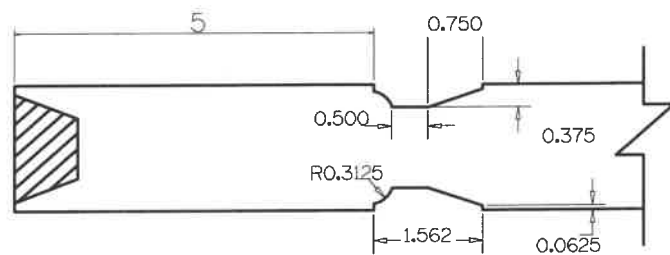

SL4140	A	B	C	D	E	F	G	H
4-0 THRU 2-6	5"	5"	9"	5"	VARIES	24 1/2"	3	VARIES
2-4 THRU 2-0	4"	5"	9"	5"	VARIES	24 1/2"	2	VARIES

**Timberland**  
CUSTOM DOORS FOR A LIFETIME OF OPENINGS

Detail: STILELINE SL4140