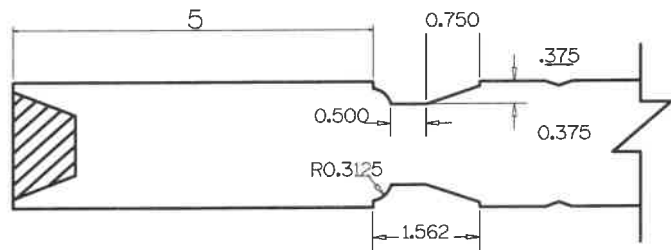

SV6100	A	B	C	D	E
4-0 THRU 2-0	5"	5"	9"	3"	VARIABLES
1-10 THRU 1-4	4"	5"	9"	3"	VARIABLES
1-2	3"	5"	9"	3"	VARIABLES
1-0	2"	5"	9"	3"	VARIABLES

Timberland
CUSTOM DOORS FOR A LIFETIME OF OPENINGS

Detail: STILELINE SV6100