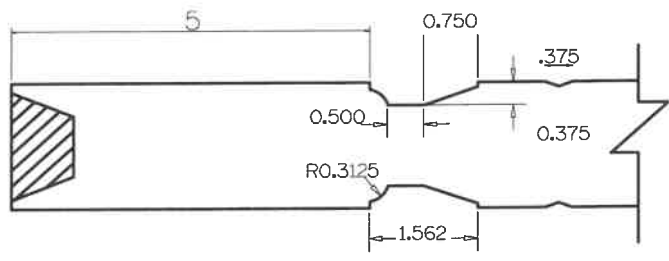

SV4100	A	B	C	D	E
4-0 THRU 2-0	5"	5"	9"	3"	VARIES
1-10 THRU 1-4	4"	5"	9"	3"	VARIES
1-2	3"	5"	9"	3"	VARIES
1-0	2"	5"	9"	3"	VARIES

Timberland
 CUSTOM DOORS FOR A LIFETIME OF OPENINGS

Detail: STILELINE SV4100