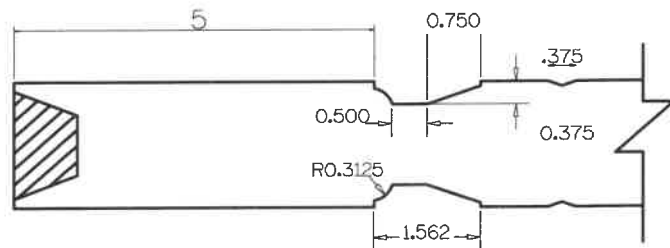

SV4010	A	B	C	D	E	F	G	H
4-0 THRU 2-6	5"	5"	9"	5"	VARIES	24 1/2"	3	VARIES
2-4 THRU 2-0	4"	5"	9"	5"	VARIES	24 1/2"	2	VARIES

Timberland
CUSTOM DOORS FOR A LIFETIME OF OPENINGS

Detail: STILELINE SV4010

Date: 8/11/22