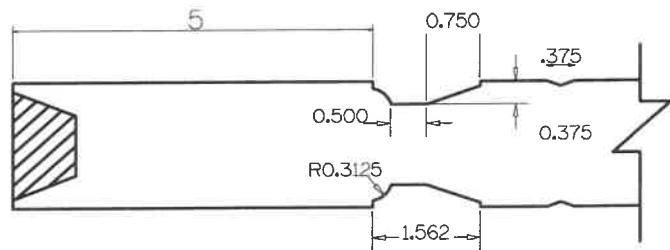

SV3390	A	B	C	D	E	F	G
4-0 THRU 2-0	5"	5"	9"	5"	24 1/2"	VARIES	VARIES
1-10 THRU 1-4	4"	5"	9"	5"	24 1/2"	VARIES	VARIES
1-2	3"	5"	9"	5"	24 1/2"	VARIES	VARIES
1-0	2"	5"	9"	5"	24 1/2"	VARIES	VARIES

Timberland
CUSTOM DOORS FOR A LIFETIME OF OPENINGS