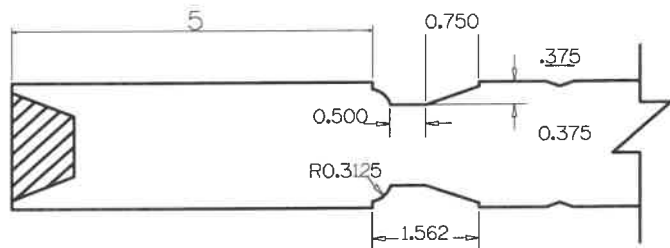

SV3100	A	B	C	D	E
4-0 THRU 2-0	5"	5"	9"	3"	VARIES
1-10 THRU 1-4	4"	5"	9"	3"	VARIES
1-2	3"	5"	9"	3"	VARIES
1-0	2"	5"	9"	3"	VARIES

Timberland
CUSTOM DOORS FOR A LIFETIME OF OPENINGS

Detail: STILELINE SV3100