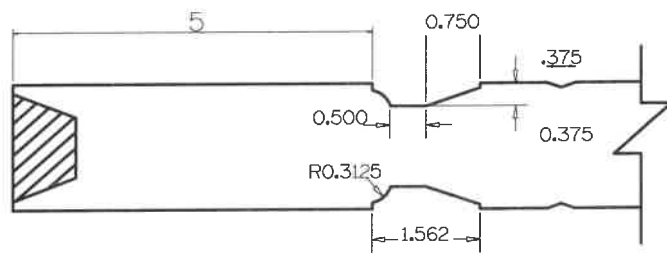

SV2060	A	B	C	D	E	F
4-0 THRU 2-0	5"	5"	9"	5"	VARIES	24 1/2"
1-10 THRU 1-4	4"	5"	9"	5"	VARIES	24 1/2"
1-2	3"	5"	9"	5"	VARIES	24 1/2"
1-0	2"	5"	9"	5"	VARIES	24 1/2"

Timberland
CUSTOM DOORS FOR A LIFETIME OF OPENINGS