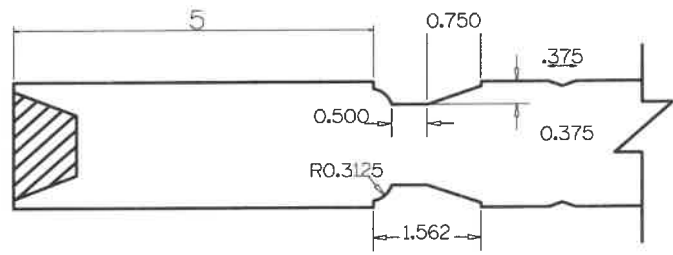

SV2020	A	B	C	D	E	F
4-0 THRU 2-0	5"	5"	9"	5"	VARIABLE	24 1/2"
1-10 THRU 1-4	4"	5"	9"	5"	VARIABLE	24 1/2"
1-2	3"	5"	9"	5"	VARIABLE	24 1/2"
1-0	2"	5"	9"	5"	VARIABLE	24 1/2"

Timberland
 CUSTOM DOORS FOR A LIFETIME OF OPENINGS