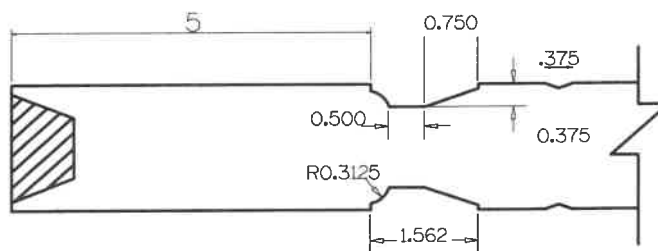

SV1060	A	B	C	D
4-0 THRU 2-0	5"	5"	9"	VARIES
1-10 THRU 1-4	4"	5"	9"	VARIES
1-2	3"	5"	9"	VARIES
1-0	2"	5"	9"	VARIES

**Timberland**  
CUSTOM DOORS FOR A LIFETIME OF OPENINGS

Detail: STILELINE SV1060

Date: 8/11/22