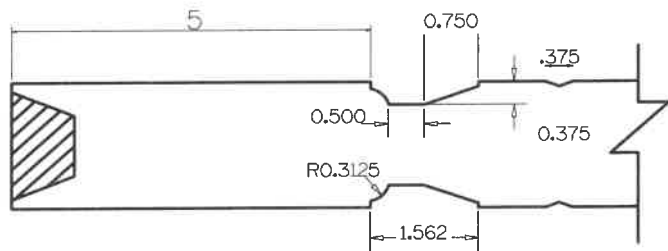

SV1010	A	B	C	D
4-0 THRU 2-0	5"	5"	9"	VARIABLES
1-10 THRU 1-4	4"	5"	9"	VARIABLES
1-2	3"	5"	9"	VARIABLES
1-0	2"	5"	9"	VARIABLES

Timberland
CUSTOM DOORS FOR A LIFETIME OF OPENINGS

Detail: STILELINE SV1010

Date: 8/11/22