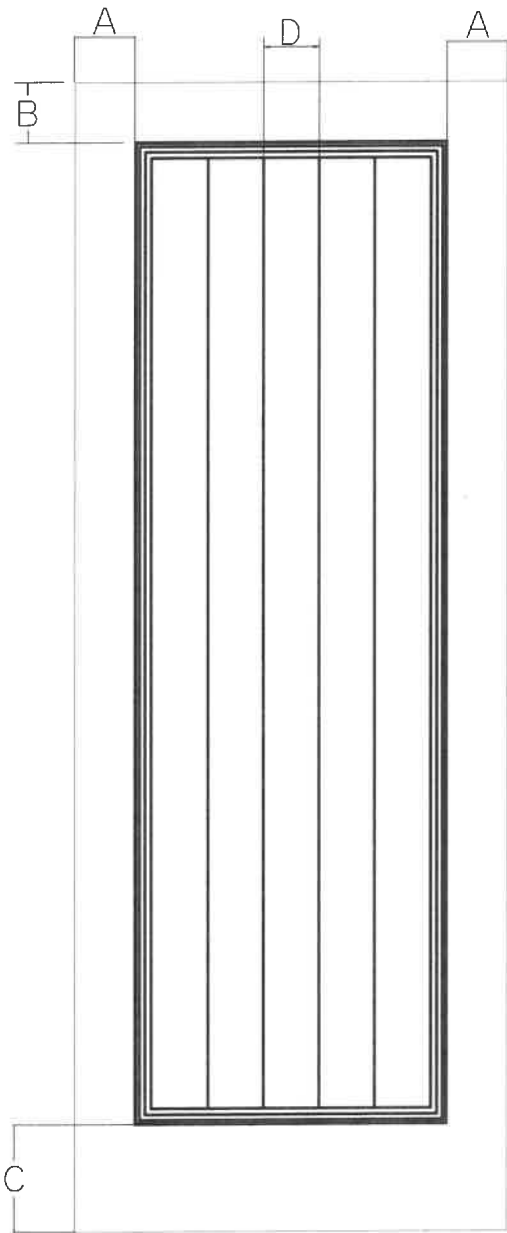

SV1010	A	B	C	D
4-0 THRU 2-0	5"	5"	9"	VARIABLES
1-10 THRU 1-4	4"	5"	9"	VARIABLES
1-2	3"	5"	9"	VARIABLES
1-0	2"	5"	9"	VARIABLES

Timberland
CUSTOM DOORS FOR A LIFETIME OF OPENINGS

Detail: STILELINE SV1010

Date: 8/11/22