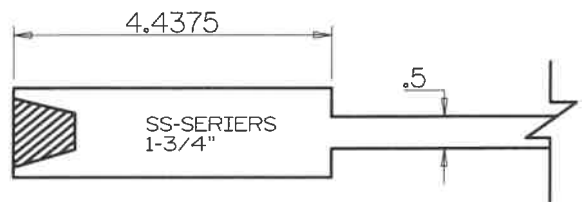

SS6100	A	B	C	D	E
3-0 THRU 1-6	4.4375	4.313	9.188	3	VARIABLE

Timberland
CUSTOM DOORS FOR A LIFETIME OF OPENINGS

Detail: Shaker Series SS-6100

Date: 6/1/22

Customer:

DWG

By: IMN