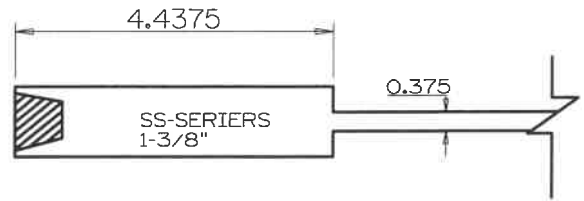

SS6100	A	B	C	D	E
3-0 THRU 1-6	4.4375	4.313	9.188	3	VARIABLE

Timberland
CUSTOM DOORS FOR A LIFETIME OF OPENINGS

Detail: Shaker Series SS-6100

Date: 6/1/22

Customer:

DWG

By: IMN