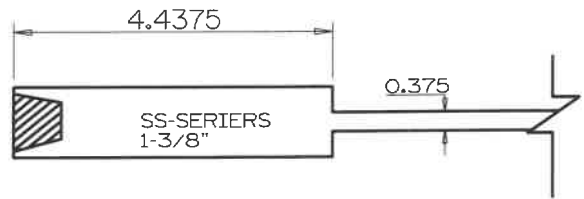

SS4100	A	B	C	D	E
3-0 THRU 1-6	4.4375	4.313	9.188	4.375	VARIES

**Timberland**  
CUSTOM DOORS FOR A LIFETIME OF OPENINGS

Detail: Shaker Series SS-4100

Date: 6/1/22

Customer:

DWG

By: IMN