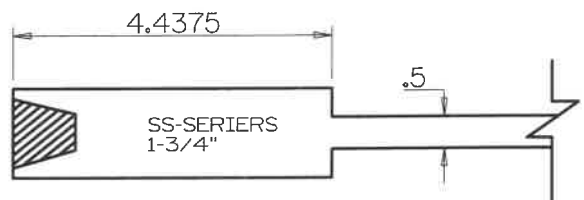

SS4100	A	B	C	D	E
3-0 THRU 1-6	4.4375	4.313	9.188	4.375	VARIES

**Timberland**  
CUSTOM DOORS FOR A LIFETIME OF OPENINGS

Detail: Shaker Series SS-4100

Date: 6/1/22

Customer:

DWG

By: IMN