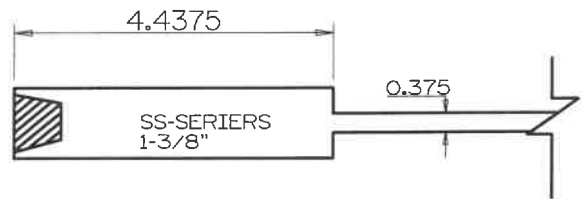

SS3390	A	B	C	D	E	F	G
3-0 THRU 1-6	4.4375	4.313	9.188	5	24.5	VARIES	VARIES

Timberland
CUSTOM DOORS FOR A LIFETIME OF OPENINGS

Detail: Shaker Series SS-3390

Date: 6/1/22

Customer:

DWG

By: IMN