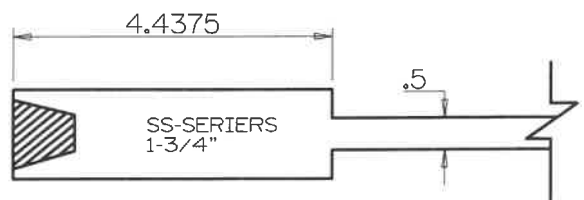

SS3390	A	B	C	D	E	F	G
3-0 THRU 1-6	4.4375	4.313	9.188	5	24.5	VARIES	VARIES

Timberland
CUSTOM DOORS FOR A LIFETIME OF OPENINGS

Detail: Shaker Series SS-3390

Date: 6/1/22

Customer:

DWG

By: IMN