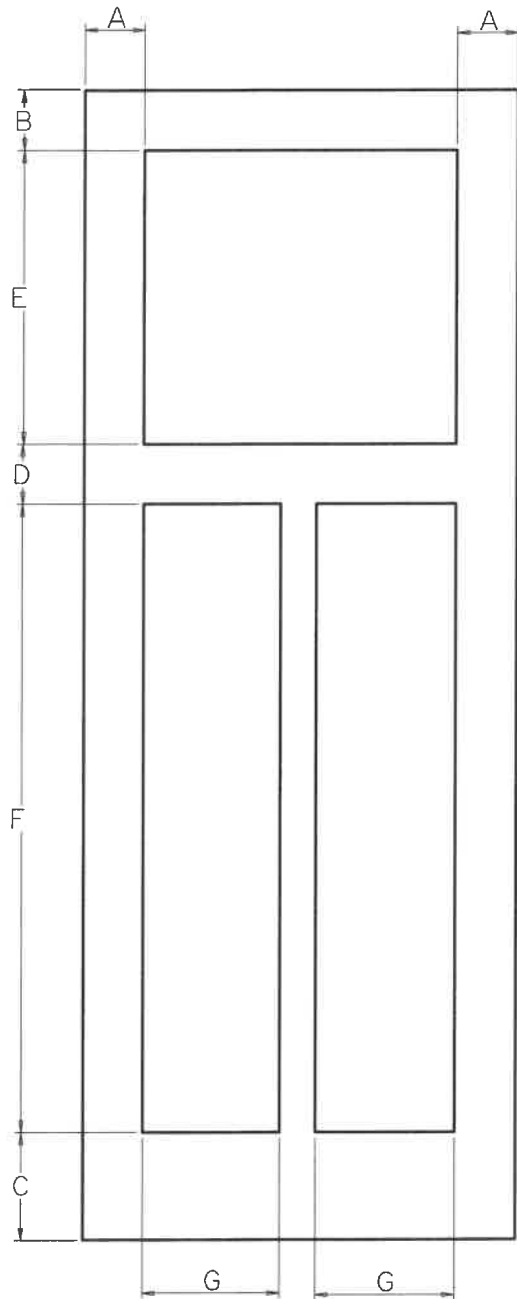

SS3390	A	B	C	D	E	F	G
3-0 THRU 1-6	4.4375	4.313	9.188	5	24.5	VARIES	VARIES

Timberland
CUSTOM DOORS FOR A LIFETIME OF OPENINGS

Detail: Shaker Series SS-3390

Date: 6/1/22

Customer:

DWG

By: IMN