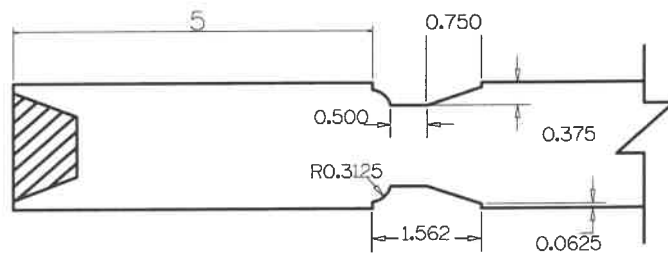

SL8040	A	B	C	D	E	F	G
4-0 THRU 2-6	5"	5"	9"	3"	VARIABLE	3"	VARIABLE
2-4 THRU 2-0	4"	5"	9"	3"	VARIABLE	2"	VARIABLE

**Timberland**  
CUSTOM DOORS FOR A LIFETIME OF OPENINGS

Detail: STILELINE SL8040

Date: 8/11/22