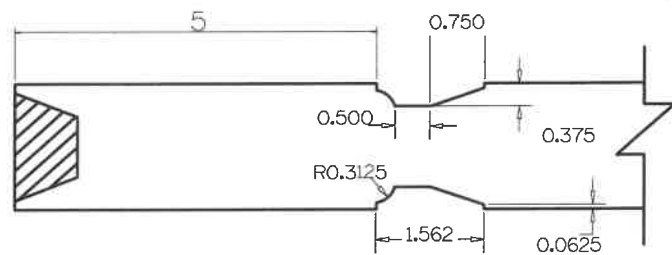

SL8020	A	B	C	D	E	F	G
4-0 THRU 2-6	5"	5"	9"	3"	VARIABLE	3"	VARIABLE
2-4 THRU 2-0	4"	5"	9"	3"	VARIABLE	2"	VARIABLE

Timberland

CUSTOM DOORS FOR A LIFETIME OF OPENINGS

Detail: STILELINE SL8020

Customer:

Date: 8/11/22