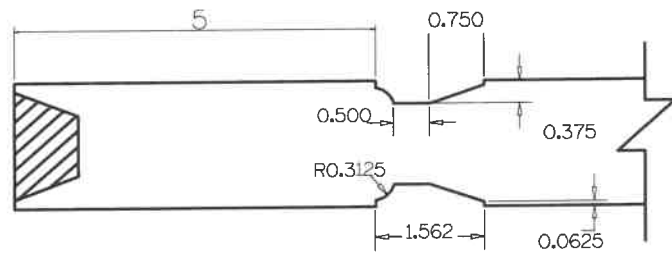

SL8010	A	B	C	D	E	F	G
4-0 THRU 2-6	5"	5"	9"	3"	VARIABLE	3"	VARIABLE
2-4 THRU 2-0	4"	5"	9"	3"	VARIABLE	2"	VARIABLE

Timberland
CUSTOM DOORS FOR A LIFETIME OF OPENINGS

Detail: STILELINE SL8010

Date: 8/11/22

Customer: