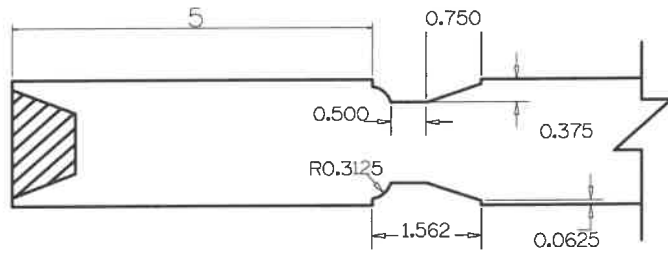

SL7020	A	B	C	D	E	F	G
4-0 THRU 2-6	5"	5"	9"	3"	VARIES	3"	VARIES
2-4 THRU 2-0	4"	5"	9"	3"	VARIES	2"	VARIES

Timberland
CUSTOM DOORS FOR A LIFETIME OF OPENINGS

Detail: STILELINE SL7020

Date: 8/11/22

Customer: