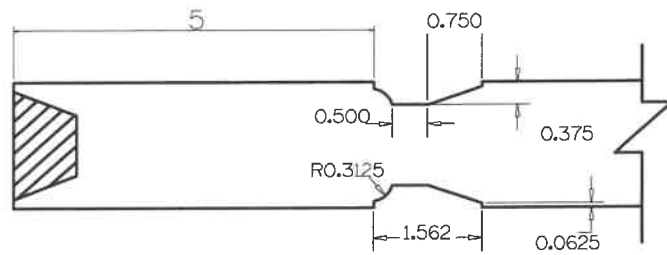

SL7010	A	B	C	D	E	F	G
4-0 THRU 2-6	5"	5"	9"	3"	VARIABLE	3"	VARIABLE
2-4 THRU 2-0	4"	5"	9"	3"	VARIABLE	2"	VARIABLE

**Timberland**  
CUSTOM DOORS FOR A LIFETIME OF OPENINGS

Detail: STILELINE SL7010

Date: 8/11/22