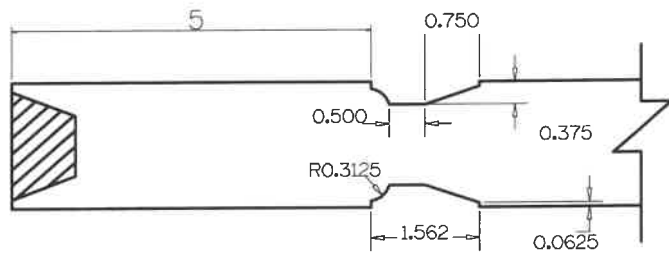

SL6100	A	B	C	D	E
4-0 THRU 2-0	5"	5"	9"	3"	VARIES
1-10 THRU 1-4	4"	5"	9"	3"	VARIES
1-2	3"	5"	9"	3"	VARIES
1-0	2"	5"	9"	3"	VARIES

Timberland
CUSTOM DOORS FOR A LIFETIME OF OPENINGS

Detail: STILELINE SL6100