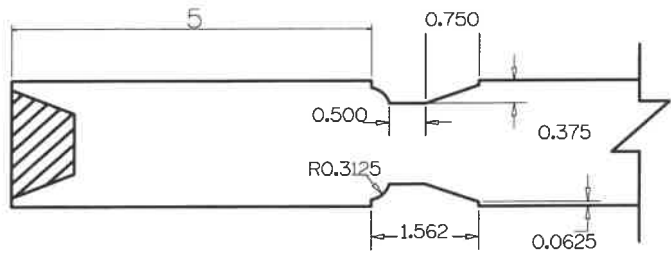

SL6080	A	B	C	D	E	F	G	H
4-0 THRU 2-6	5"	5"	9"	3"	VARIES	3"	VARIES	24 1/2"
2-4 THRU 2-0	4"	5"	9"	3"	VARIES	3"	VARIES	24 1/2"

Timberland
CUSTOM DOORS FOR A LIFETIME OF OPENINGS

Detail: STILELINE SL6080

Date: 8/11/22