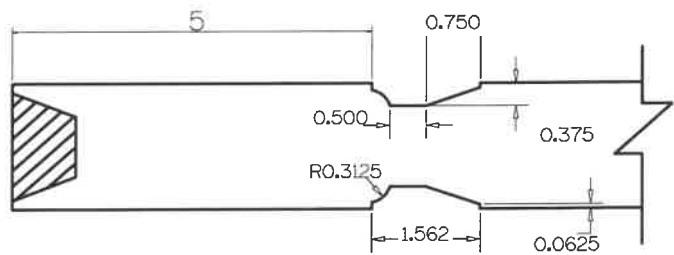

SL6070	A	B	C	D	E	F	G	H
4-0 THRU 2-6	5"	5"	9"	3"	VARIES	3"	VARIES	24 1/2"
2-4 THRU 2-0	4"	5"	9"	3"	VARIES	3"	VARIES	24 1/2"

Timberland
CUSTOM DOORS FOR A LIFETIME OF OPENINGS

Detail: STILELINE SL6070

Date: 8/11/22