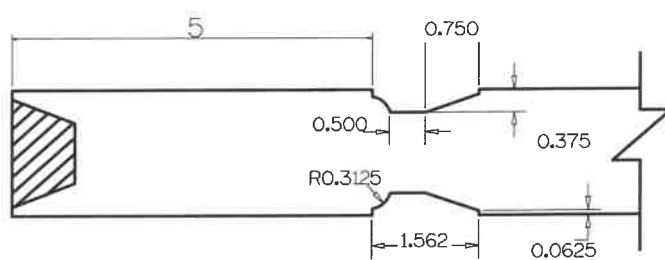

SL6060	A	B	C	D	E	F	G	H
4-0 THRU 2-6	5"	5"	9"	3"	VARIES	12"	24 1/2"	5"
2-4 THRU 2-0	4"	5"	9"	2"	VARIES	12"	24 1/2"	5"

Timberland
 CUSTOM DOORS FOR A LIFETIME OF OPENINGS

Detail: STILELINE SL6060

Date: 8/11/22