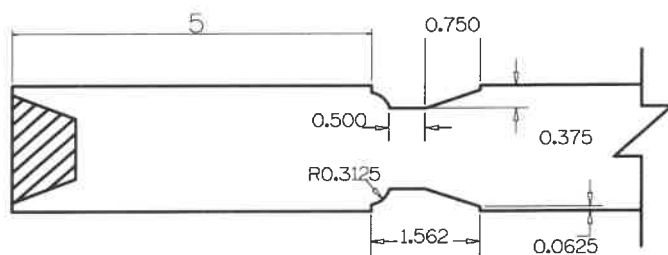

SL6050	A	B	C	D	E	F	G	H
4-0 THRU 2-6	5"	5"	9"	3"	VARIABLE	12"	24 1/2"	5"
2-4 THRU 2-0	4"	5"	9"	2"	VARIABLE	12"	24 1/2"	5"

**Timberland**  
CUSTOM DOORS FOR A LIFETIME OF OPENINGS

Detail: STILELINE SL6050