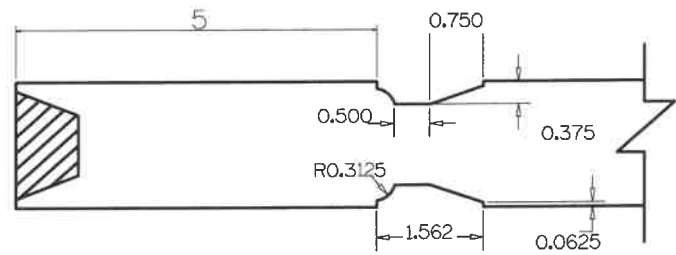

SL6040	A	B	C	D	E	F	G	H
4-0 THRU 2-6	5"	5"	9"	3"	VARIABLE	12"	24 1/2"	5"
2-4 THRU 2-0	4"	5"	9"	2"	VARIABLE	12"	24 1/2"	5"

Timberland
CUSTOM DOORS FOR A LIFETIME OF OPENINGS

Detail: STILELINE SL6040

Date: 8/11/22