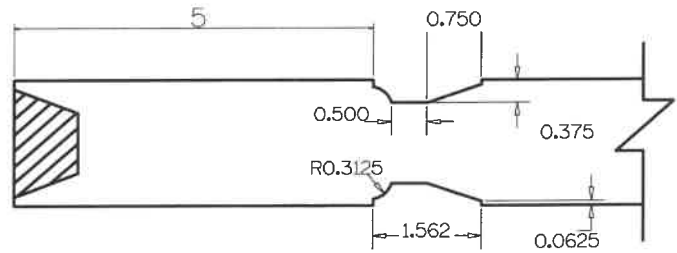

SL6030	A	B	C	D	E	F	G	H
4-0 THRU 2-6	5"	5"	9"	3"	VARIABLE	12"	24 1/2"	5"
2-4 THRU 2-0	4"	5"	9"	2"	VARIABLE	12"	24 1/2"	5"

Timberland
CUSTOM DOORS FOR A LIFETIME OF OPENINGS

Detail: STILELINE SL6030

Date: 8/11/22