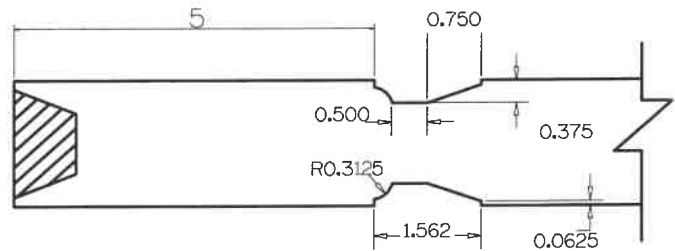

SL6020	A	B	C	D	E	F	G	H
4-0 THRU 2-6	5"	5"	9"	3"	VARIES	12"	24 1/2"	5"
2-4 THRU 2-0	4"	5"	9"	2"	VARIES	12"	24 1/2"	5"

Timberland
CUSTOM DOORS FOR A LIFETIME OF OPENINGS

Detail: STILELINE SL6020

Date: 8/11/22