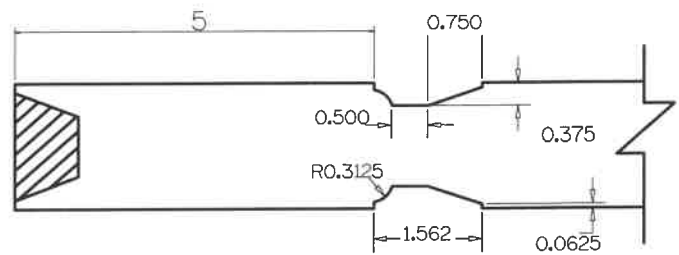

SL6010	A	B	C	D	E	F	G	H
4-0 THRU 2-6	5"	5"	9"	3"	VARIABLE	12"	24 1/2"	5"
2-4 THRU 2-0	4"	5"	9"	2"	VARIABLE	12"	24 1/2"	5"

Timberland
CUSTOM DOORS FOR A LIFETIME OF OPENINGS

Detail: STILELINE SL6010

Date: 8/11/22