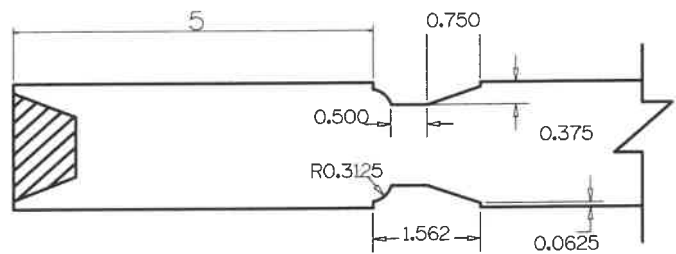

SL5150	A	B	C	D	E	F	G
4-0 THRU 2-6	5"	5"	9"	3"	VARIABLE	VARIABLE	VARIABLE
2-4 THRU 2-0	4"	5"	9"	2	VARIABLE	VARIABLE	VARIABLE

Timberland
CUSTOM DOORS FOR A LIFETIME OF OPENINGS

Detail: STILELINE SL5150

Date: 8/11/22