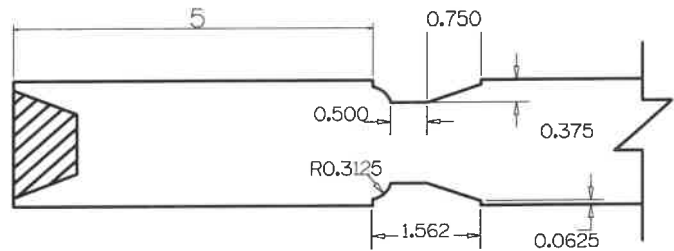

SL5140	A	B	C	D	E	F	G
4-0 THRU 2-6	5"	5"	9"	3"	VARIES	VARIES	VARIES
2-4 THRU 2-0	4"	5"	9"	2	VARIES	VARIES	VARIES

Timberland
CUSTOM DOORS FOR A LIFETIME OF OPENINGS

Detail: STILELINE SL5140

Date: 8/11/22

Customer: