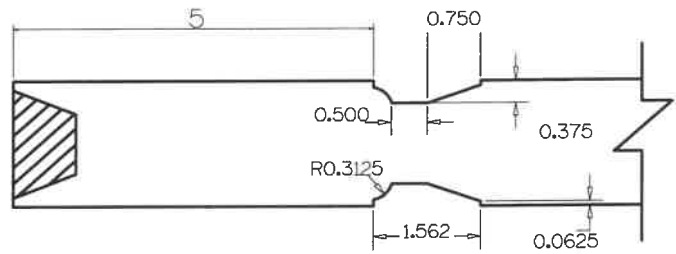

SL5130	A	B	C	D	E	F	G
4-0 THRU 2-6	5"	5"	9"	3"	VARIES	VARIES	VARIES
2-4 THRU 2-0	4"	5"	9"	2	VARIES	VARIES	VARIES

Timberland
CUSTOM DOORS FOR A LIFETIME OF OPENINGS

Detail: STILELINE SL5130

Date: 8/11/22

Customer: