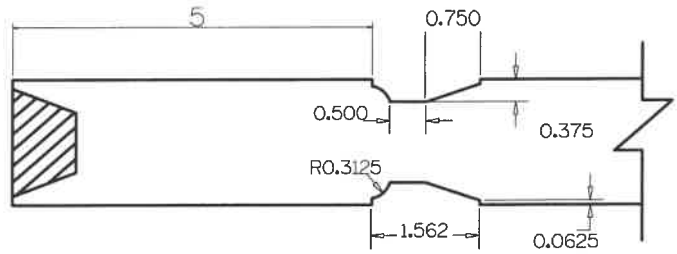

SL5120	A	B	C	D	E	F	G
4-0 THRU 2-6	5"	5"	9"	3"	VARIES	VARIES	VARIES
2-4 THRU 2-0	4"	5"	9"	2	VARIES	VARIES	VARIES

Timberland
 CUSTOM DOORS FOR A LIFETIME OF OPENINGS

Detail: STILELINE SL5120
 Customer: _____ DWG# _____