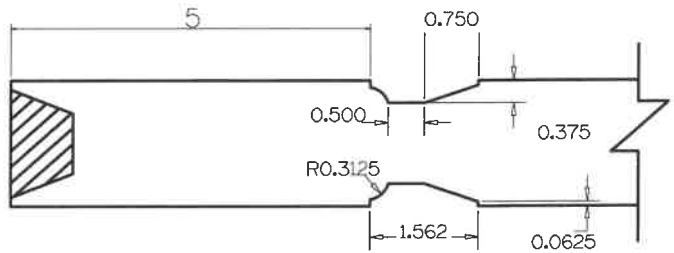

SL5090	A	B	C	D	E	F	G	H
4-0 THRU 2-6	5"	5"	9"	3"	VARIES	3"	10 1/2"	18 3/4"
2-4 THRU 2-0	4"	5"	9"	2"	VARIES	3"	10 1/2"	18 3/4"

Timberland
CUSTOM DOORS FOR A LIFETIME OF OPENINGS

Detail: STILELINE SL5090

Date: 8/11/22