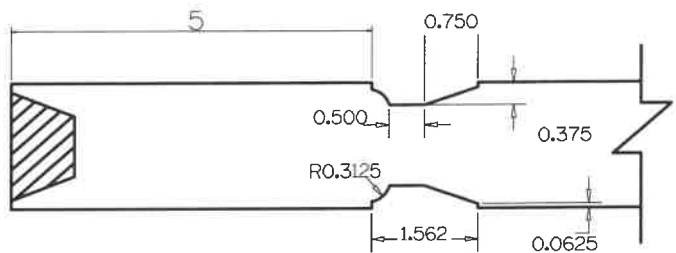

SL5080	A	B	C	D	E	F	G	H
4-0 THRU 2-6	5"	5"	9"	3"	VARIABLE	3"	10 1/2"	18 3/4"
2-4 THRU 2-0	4"	5"	9"	2"	VARIABLE	3"	10 1/2"	18 3/4"

Timberland
CUSTOM DOORS FOR A LIFETIME OF OPENINGS

Detail: STILELINE SL5080