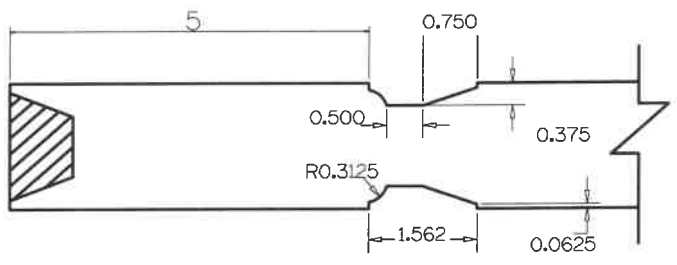

SL5070	A	B	C	D	E	F	G	H
4-0 THRU 2-6	5"	5"	9"	3"	VARIES	3"	10 1/2"	18 3/4"
2-4 THRU 2-0	4"	5"	9"	2"	VARIES	3"	10 1/2"	18 3/4"

**Timberland**  
 CUSTOM DOORS FOR A LIFETIME OF OPENINGS

Detail: STILELINE SL5070  
 Date: 8/11/22  
 Customer: \_\_\_\_\_ DWG# \_\_\_\_\_ By: IMN