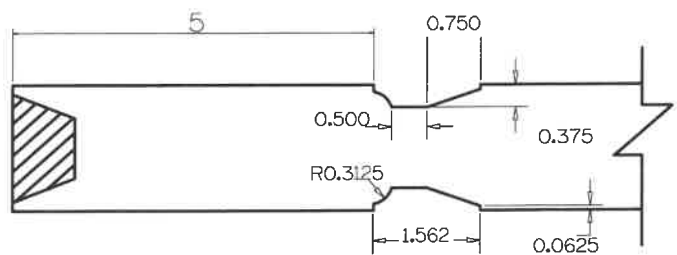

SL5060	A	B	C	D	E	F	G	H
4-0 THRU 2-6	5"	5"	9"	3"	VARIABLE	3"	10 1/2"	18 3/4"
2-4 THRU 2-0	4"	5"	9"	2"	VARIABLE	3"	10 1/2"	18 3/4"

**Timberland**  
 CUSTOM DOORS FOR A LIFETIME OF OPENINGS

Detail: STILELINE SL5060