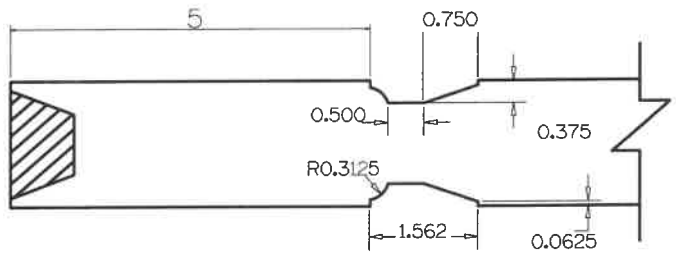

SL5050	A	B	C	D	E	F	G	H
4-0 THRU 2-6	5"	5"	9"	3"	VARIES	3"	10 1/2"	18 3/4"
2-4 THRU 2-0	4"	5"	9"	2"	VARIES	3"	10 1/2"	18 3/4"

Timberland
 CUSTOM DOORS FOR A LIFETIME OF OPENINGS

Detail: STILELINE SL5050

Date: 8/11/22