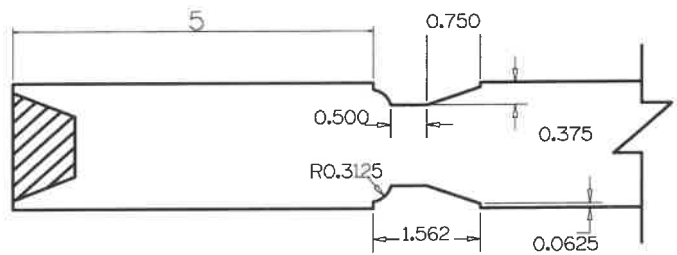

SL5040	A	B	C	D	E	F	G	H
4-0 THRU 2-6	5"	5"	9"	3"	VARIABLE	3"	10 1/2"	18 3/4"
2-4 THRU 2-0	4"	5"	9"	2"	VARIABLE	3"	10 1/2"	18 3/4"

**Timberland**  
CUSTOM DOORS FOR A LIFETIME OF OPENINGS

Detail: STILELINE SL5040