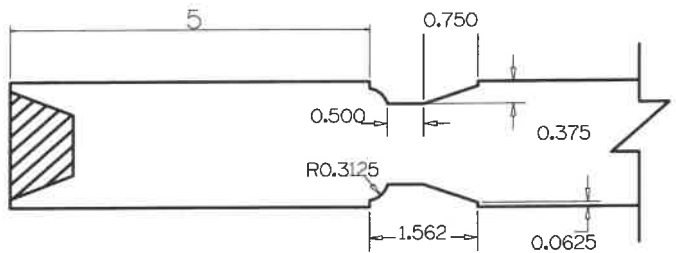

SL5030	A	B	C	D	E	F	G	H
4-0 THRU 2-6	5"	5"	9"	3"	VARIES	3"	10 1/2"	18 3/4"
2-4 THRU 2-0	4"	5"	9"	2"	VARIES	3"	10 1/2"	18 3/4"

Timberland
CUSTOM DOORS FOR A LIFETIME OF OPENINGS

Detail: STILELINE SL5030

Date: 8/11/22