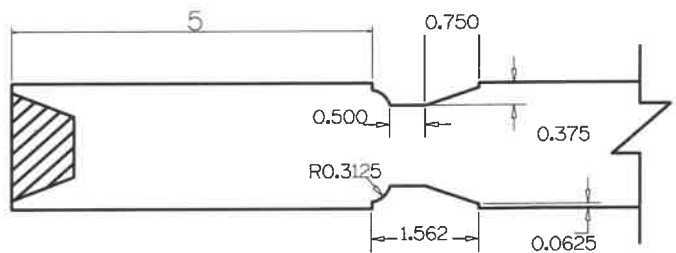

SL5020	A	B	C	D	E	F	G	H
4-0 THRU 2-6	5"	5"	9"	3"	VARIABLE	3"	10 1/2"	18 3/4"
2-4 THRU 2-0	4"	5"	9"	2"	VARIABLE	3"	10 1/2"	18 3/4"

**Timberland**  
CUSTOM DOORS FOR A LIFETIME OF OPENINGS

Detail: STILELINE SL5020