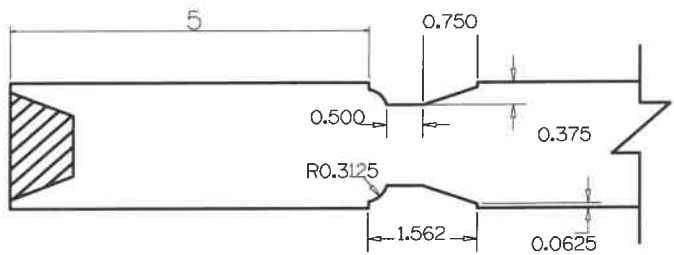

SL5010	A	B	C	D	E	F	G	H
4-0 THRU 2-6	5"	5"	9"	3"	VARIABLE	3"	10 1/2"	18 3/4"
2-4 THRU 2-0	4"	5"	9"	2"	VARIABLE	3"	10 1/2"	18 3/4"

**Timberland**  
CUSTOM DOORS FOR A LIFETIME OF OPENINGS

Detail: STILELINE SL5010