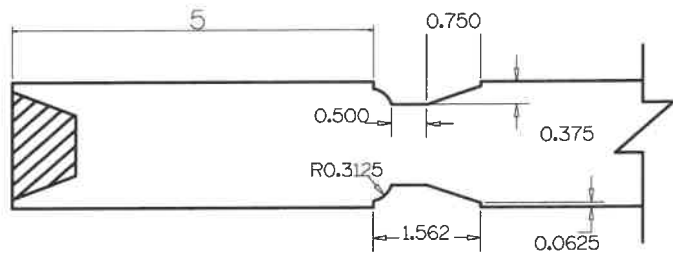

SL4120	A	B	C	D	E	F	G	H
4-0 THRU 2-6	5"	5"	9"	5"	VARIES	24 1/2"	3	VARIES
2-4 THRU 2-0	4"	5"	9"	5"	VARIES	24 1/2"	2	VARIES

**Timberland**  
 CUSTOM DOORS FOR A LIFETIME OF OPENINGS

Detail: STILELINE SL4120