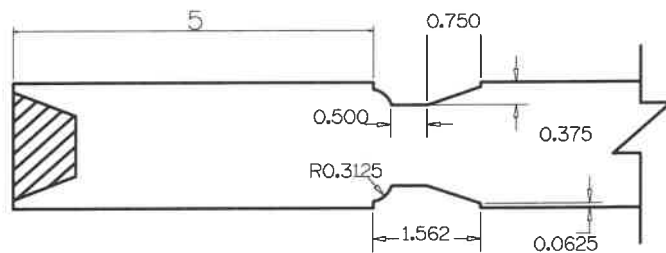

SL4110	A	B	C	D	E	F	G	H
4-0 THRU 2-6	5"	5"	9"	5"	VARIES	24 1/2"	3	VARIES
2-4 THRU 2-0	4"	5"	9"	5"	VARIES	24 1/2"	2	VARIES

**Timberland**  
CUSTOM DOORS FOR A LIFETIME OF OPENINGS

Detail: STILELINE SL4110