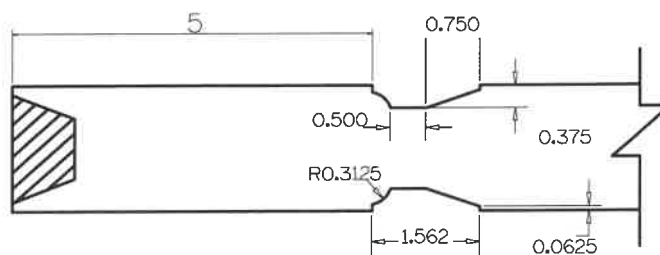

SL4090	A	B	C	D	E	F	G	H
4-0 THRU 2-6	5"	5"	9"	5"	VARIES	24 1/2"	3	VARIES
2-4 THRU 2-0	4"	5"	9"	5"	VARIES	24 1/2"	2	VARIES

Timberland
CUSTOM DOORS FOR A LIFETIME OF OPENINGS

Detail: STILELINE SL4090

Date: 8/11/22