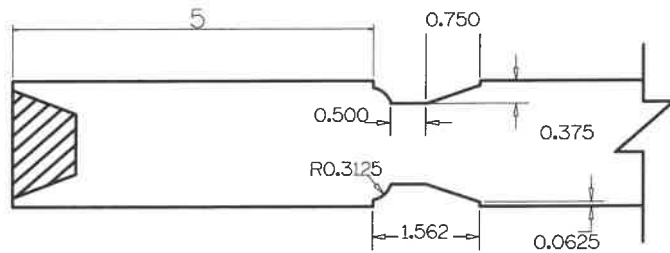

SL4080	A	B	C	D	E	F	G	H
4-0 THRU 2-6	5"	5"	9"	5"	VARIES	24 1/2"	3	VARIES
2-4 THRU 2-0	4"	5"	9"	5"	VARIES	24 1/2"	2	VARIES

Timberland
CUSTOM DOORS FOR A LIFETIME OF OPENINGS

Detail: STILELINE SL4080

Date: 8/11/22