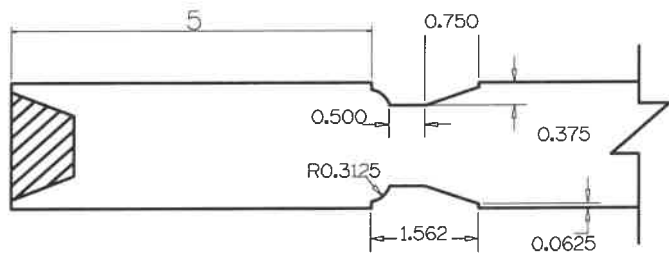

SL4070	A	B	C	D	E	F	G	H
4-0 THRU 2-6	5"	5"	9"	5"	VARIES	24 1/2"	3	VARIES
2-4 THRU 2-0	4"	5"	9"	5"	VARIES	24 1/2"	2	VARIES

Timberland
CUSTOM DOORS FOR A LIFETIME OF OPENINGS

Detail: STILELINE SL4070

Date: 8/11/22