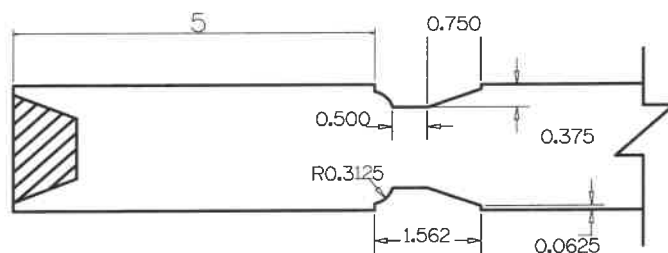

SL4060	A	B	C	D	E	F	G	H
4-0 THRU 2-6	5"	5"	9"	5"	VARIABLE	24 1/2"	3	VARIABLE
2-4 THRU 2-0	4"	5"	9"	5"	VARIABLE	24 1/2"	2	VARIABLE

**Timberland**  
CUSTOM DOORS FOR A LIFETIME OF OPENINGS

Detail: STILELINE SL4060